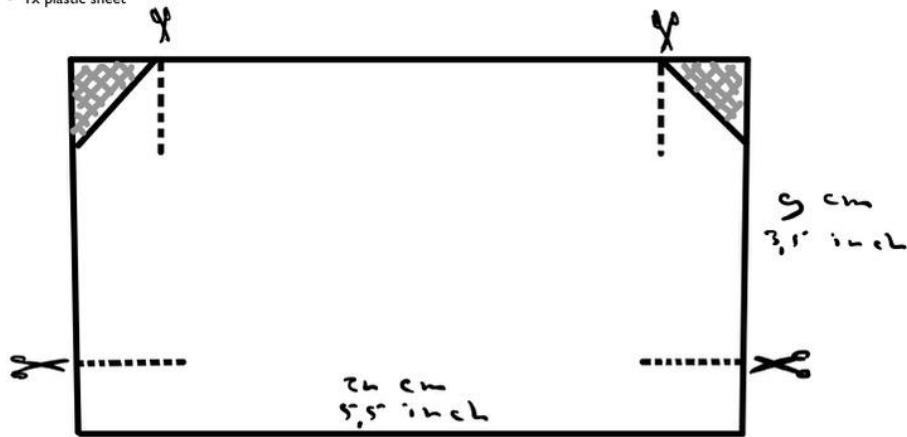

Flute - simple device to direct fluteplayer's airstream

- 2x elastic rubber bands
- 1x plastic sheet

 : afschrijven - Cut off
 : inknippen - Cut in

This simple and cheap device is used by Robert Pot's pupils in Germany and the Netherlands.

Here you see a photo collage of the simple construction step by step.

You have to try to find the right angle for you so the airstream will flow back to you. If you do it right you will still hear a good flute tone.